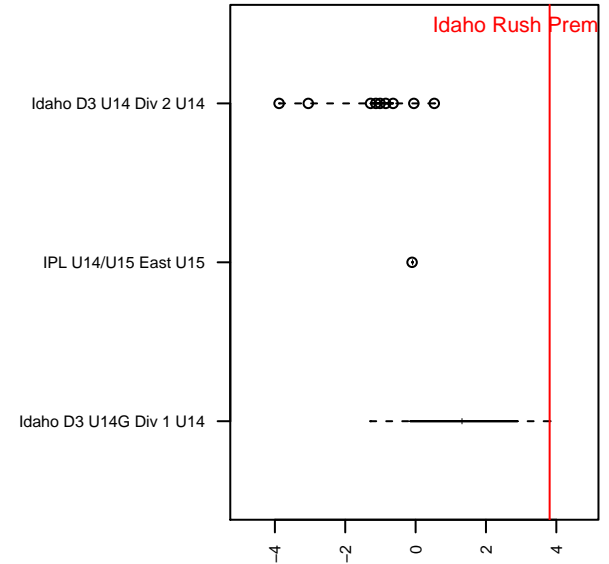

# Idaho Rush Premier G03

Idaho Rush SC  
 Boise, ID  
 G03 total strength=1578  
 attack=14.78 defense=14.9  
 fall league = Idaho D3 U14G Div 1 U14, Idaho I  
 spr league = Spr Idaho D3 U13/14 Div 1

alt names used:  
 IDAHO RUSH PREMIER (2003)  
 IDAHO RUSH IDAHO RUSH PREMIER (2003)  
 IDAHO RUSH PREMIER (2003)

Venues played:  
 2016 NWCL 03  
 2016 Idaho D3 U14G Division 1 U14

**Idaho Rush Premier G03**  
 Dots are actual minus expected GF (blue circles) and GA (red triangles).  
 Blue line is smoothed change in attack strength. Red is smoothed change in defense strength.

**attack and defense variance (black dot)  
relative to other teams  
and top 10 in region**

**attack and defense rating  
relative to others at age  
and all opponents in last 13 months**

**Performance relative to 13 month average**